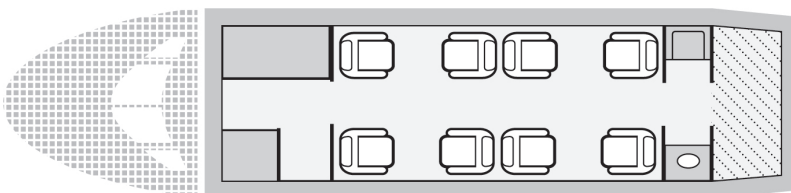

www.priesterav.com | +1 888 323 7887