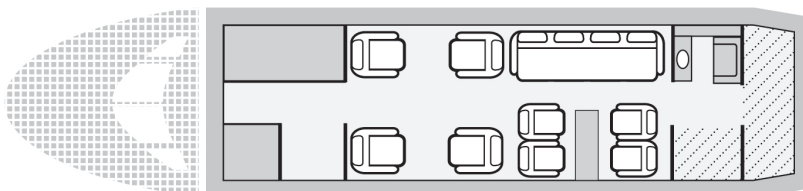

www.priesterav.com | +1 888 323 7887