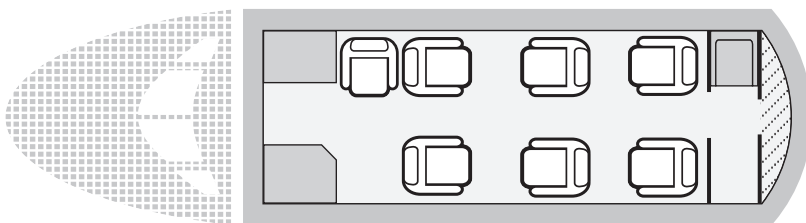

www.priesterav.com | +1 888 323 7887