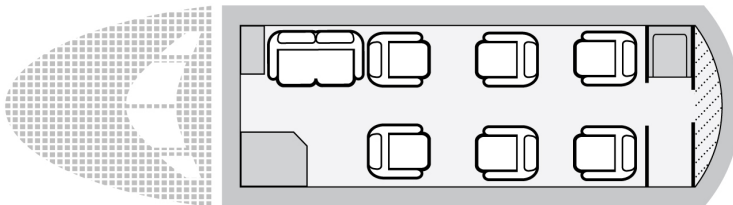

www.priesterav.com | +1 888 323 7887