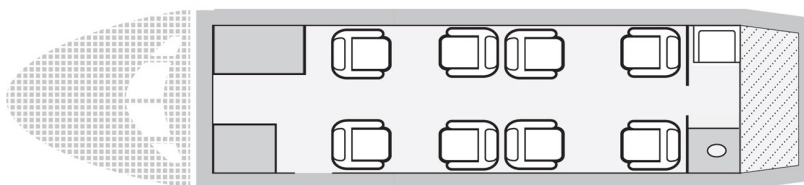

www.priesterav.com | +1 888 323 7887