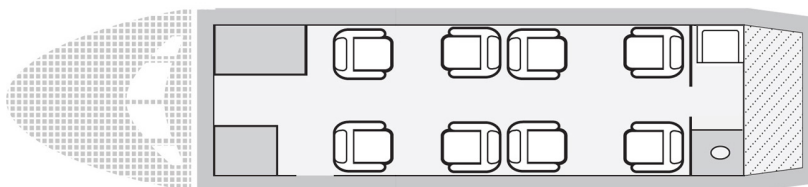

www.priesterav.com | +1 888 323 7887