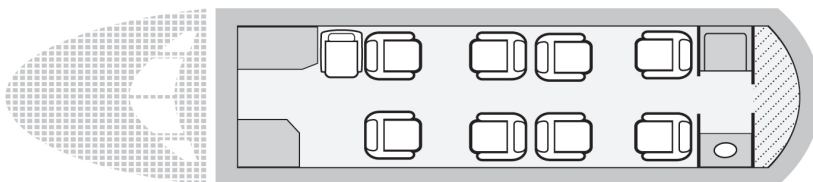

www.priesterav.com | +1 888 323 7887