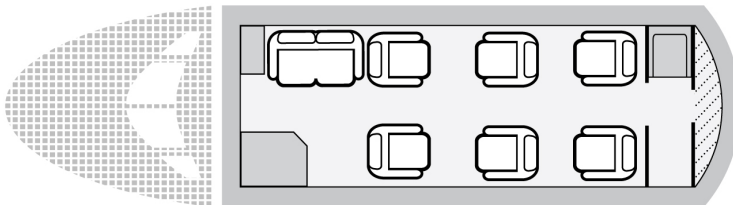

AIRCRAFT AMENITIES

- Mini galley
- Enclosed lavatory
- Airshow
- Leather seats
- Power outlets
- WiFi

www.priesterav.com | +1 888 323 7887