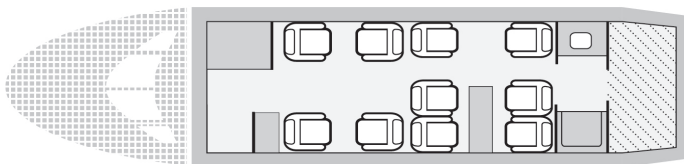

www.priesterav.com | +1 888 323 7887