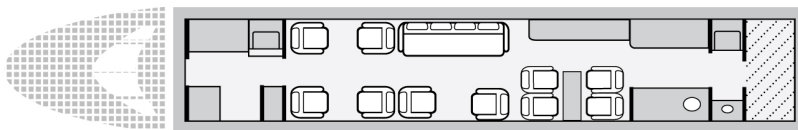

AIRCRAFT AMENITIES

- Full galley
- Enclosed lavatory
- Airshow
- Flight phone
- Leather seats
- Power outlets
- DVD/CD
- Microwave / oven

www.priesterav.com | +1 888 323 7887