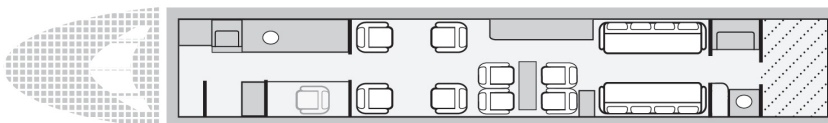

www.priesterav.com | +1 888 323 7887