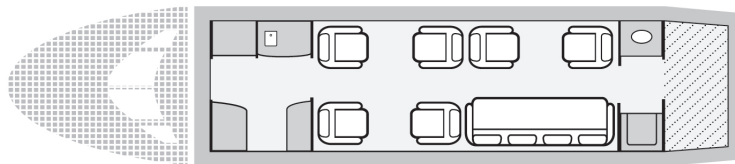

## Hawker 4000 (N715CJ)

Whether flying across the continent or across the ocean, the strikingly beautiful Hawker 4000 offers flexibility and increased travel efficiency. Its supermid size and next-generation technology puts the 4000 at the top of most passengers' charter list. The Hawker 4000's ultra-quiet interior space offers a full six feet of stand-up headroom and a flat floor throughout the cabin. The touchscreen controls allow each passenger the ease of managing the cabin entertainment systems right from their own seat. Discerning travelers will be kept comfortable through even long transoceanic flights.

### *Aircraft Features*

seats: 9

crew: 2 pilots

cabin size: 762 cu ft, 6.5ft (h)

baggage: 65 cu ft

range: 3,600 miles

cruise speed: 515 mph

File Photo

### *Aircraft Floor Plan*