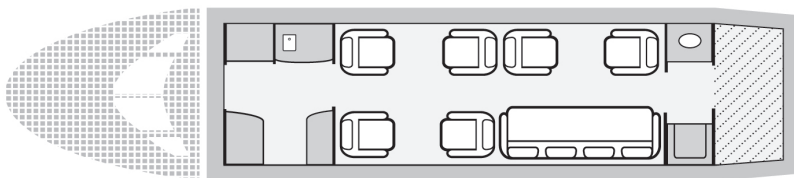

www.priesterav.com | +1 888 323 7887