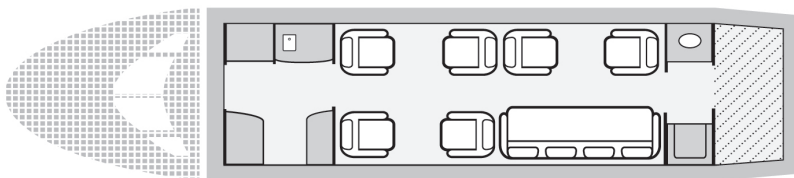

AIRCRAFT FEATURES

- Cabin size: 762 cu ft
  25.0ft (l), 6.5ft (w), 6.5ft (h)
- Baggage: 109 cu ft
- Range: 3,200 miles

AIRCRAFT AMENITIES

- Full galley
- Enclosed lavatory
- Flight Phone
- Airshow
- Leather seats
- Power outlets
- DVD/CD
- Microwave / oven

www.priesterav.com | +1 888 323 7887