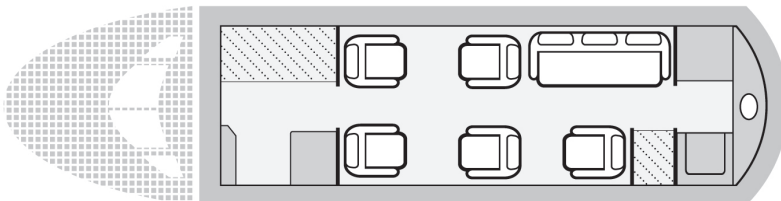

AIRCRAFT AMENITIES

- Mini galley
- Enclosed lavatory
- Flight Phone
- Microwave
- Leather seats
- Power outlets
- DVD/CD

www.priesterav.com | +1 888 323 7887