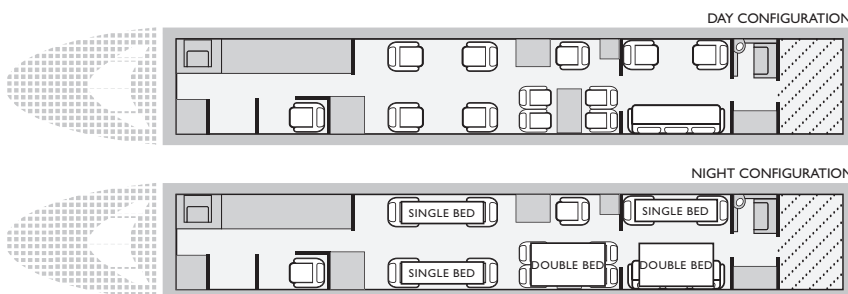

www.priesterav.com | +1 888 323 7887